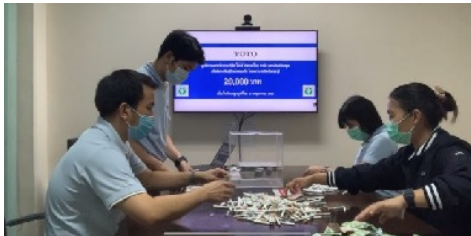

 Other Programs
 Activities overseas

May 2022

Thailand

In conjunction with World No-Tobacco Day, donations were made based on the number of cigarettes quit.

TOTO Group employees : 150 persons

 Other Programs